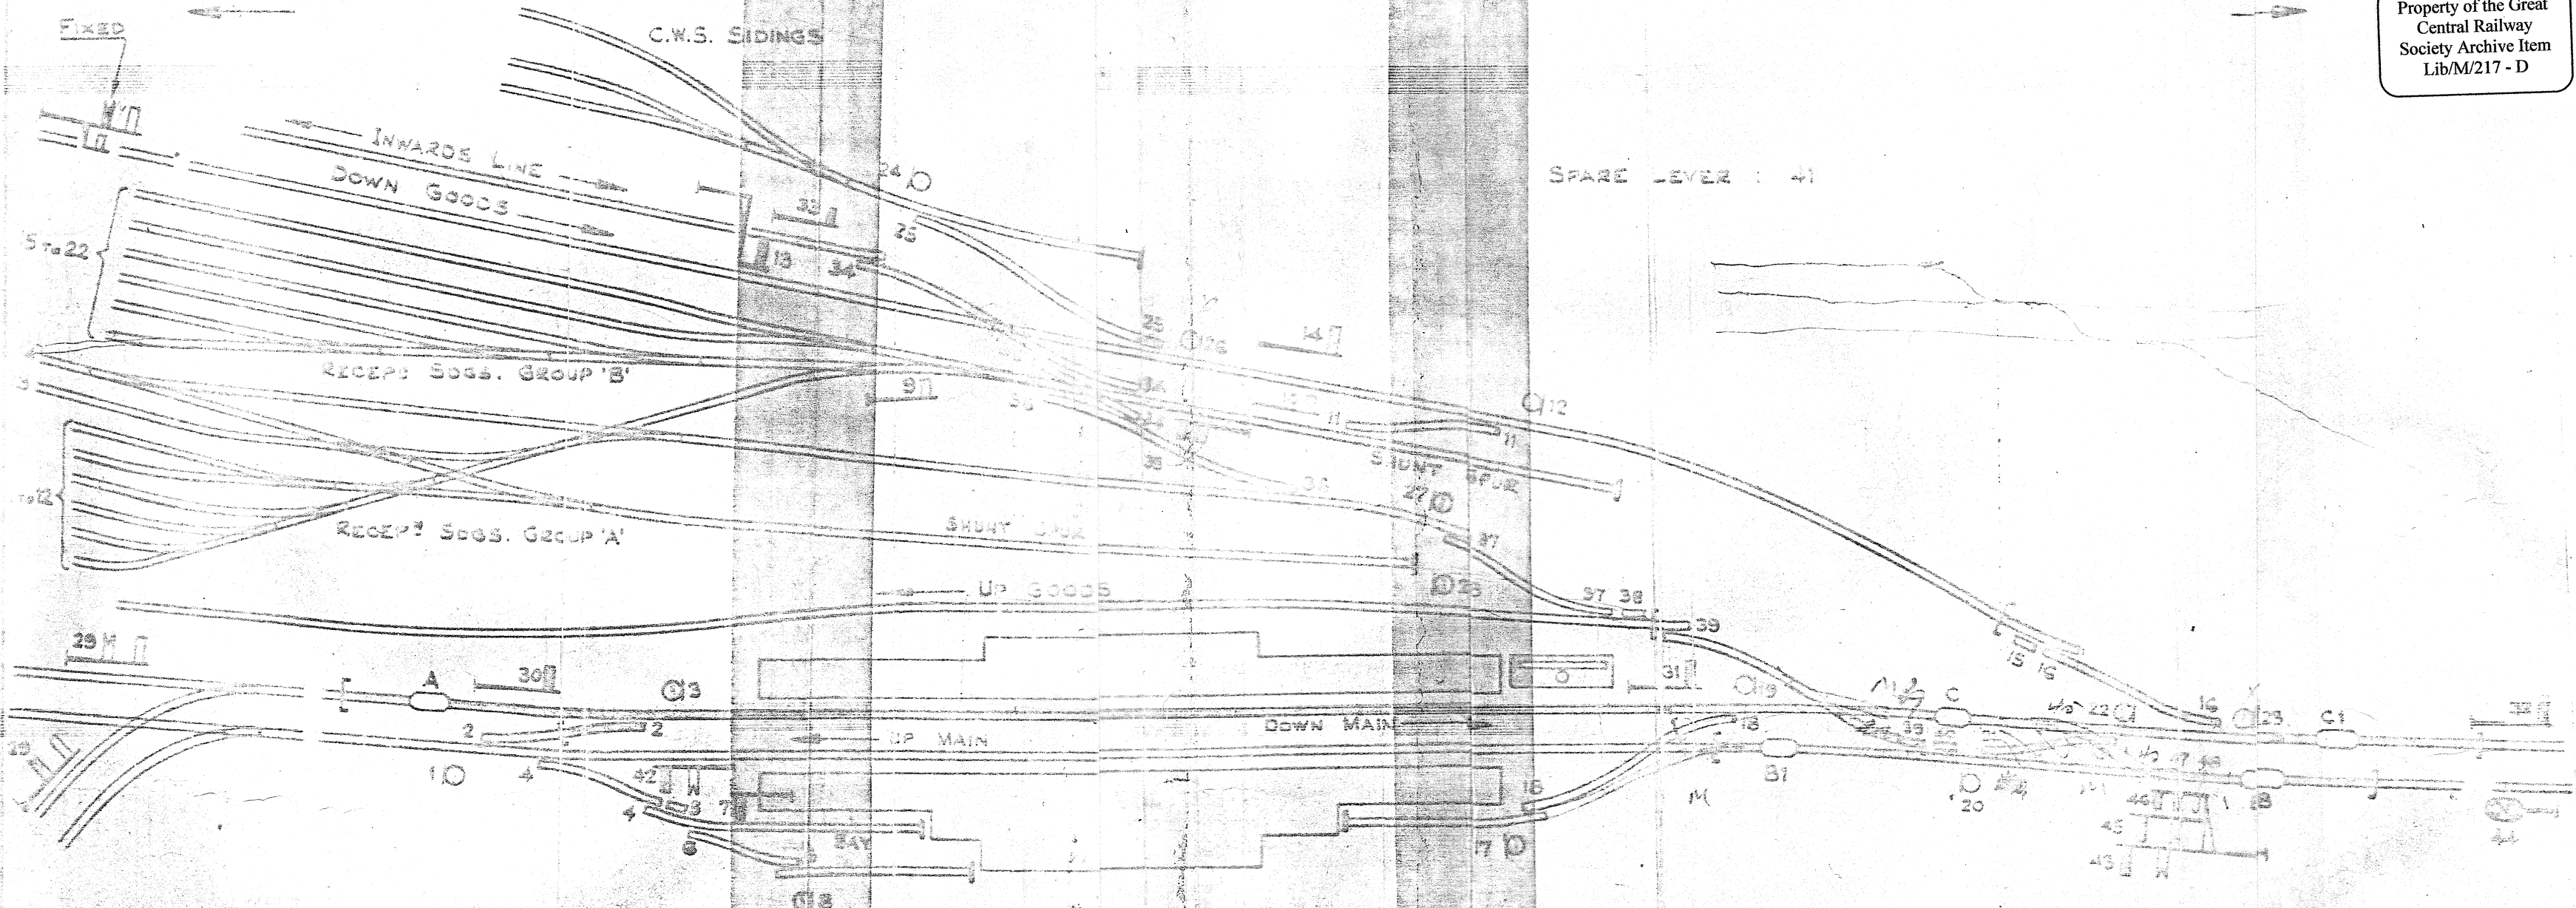

FRODINGHAM YARD No 1

GUNHOUSE JUNCT

Property of the Great Central Railway Society Archive Item Lib/M/217-D

W:	47
S:	1
T:	48

SOUTH ORPE & FRODINGHAM
STATION BOX